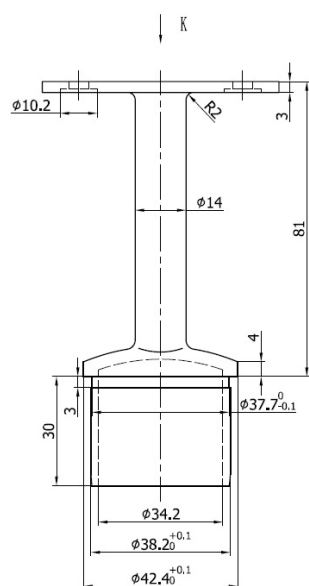

PRODUCT SHEET

Description:

Flat Fixed Rail Support, SS304-Brushed, $\varnothing 42,4 \times 2,0 \times 81 \text{mm}$

Item number:

22.10.398-0

Units	Box	Carton	HS Code	Barcode
Pcs.	2	20	8302419000	 5704866108485