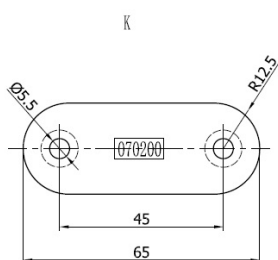

PRODUCT SHEET

Description:

Flat Fixed Rail Support, SS304-Brushed, $\varnothing 42,4 \times 2,0 \times 81 \text{mm}$

Item number:

22.10.398-0

Units	Box	Carton	HS Code	Barcode
Pcs.	2	20	8302419000	 5704866108485